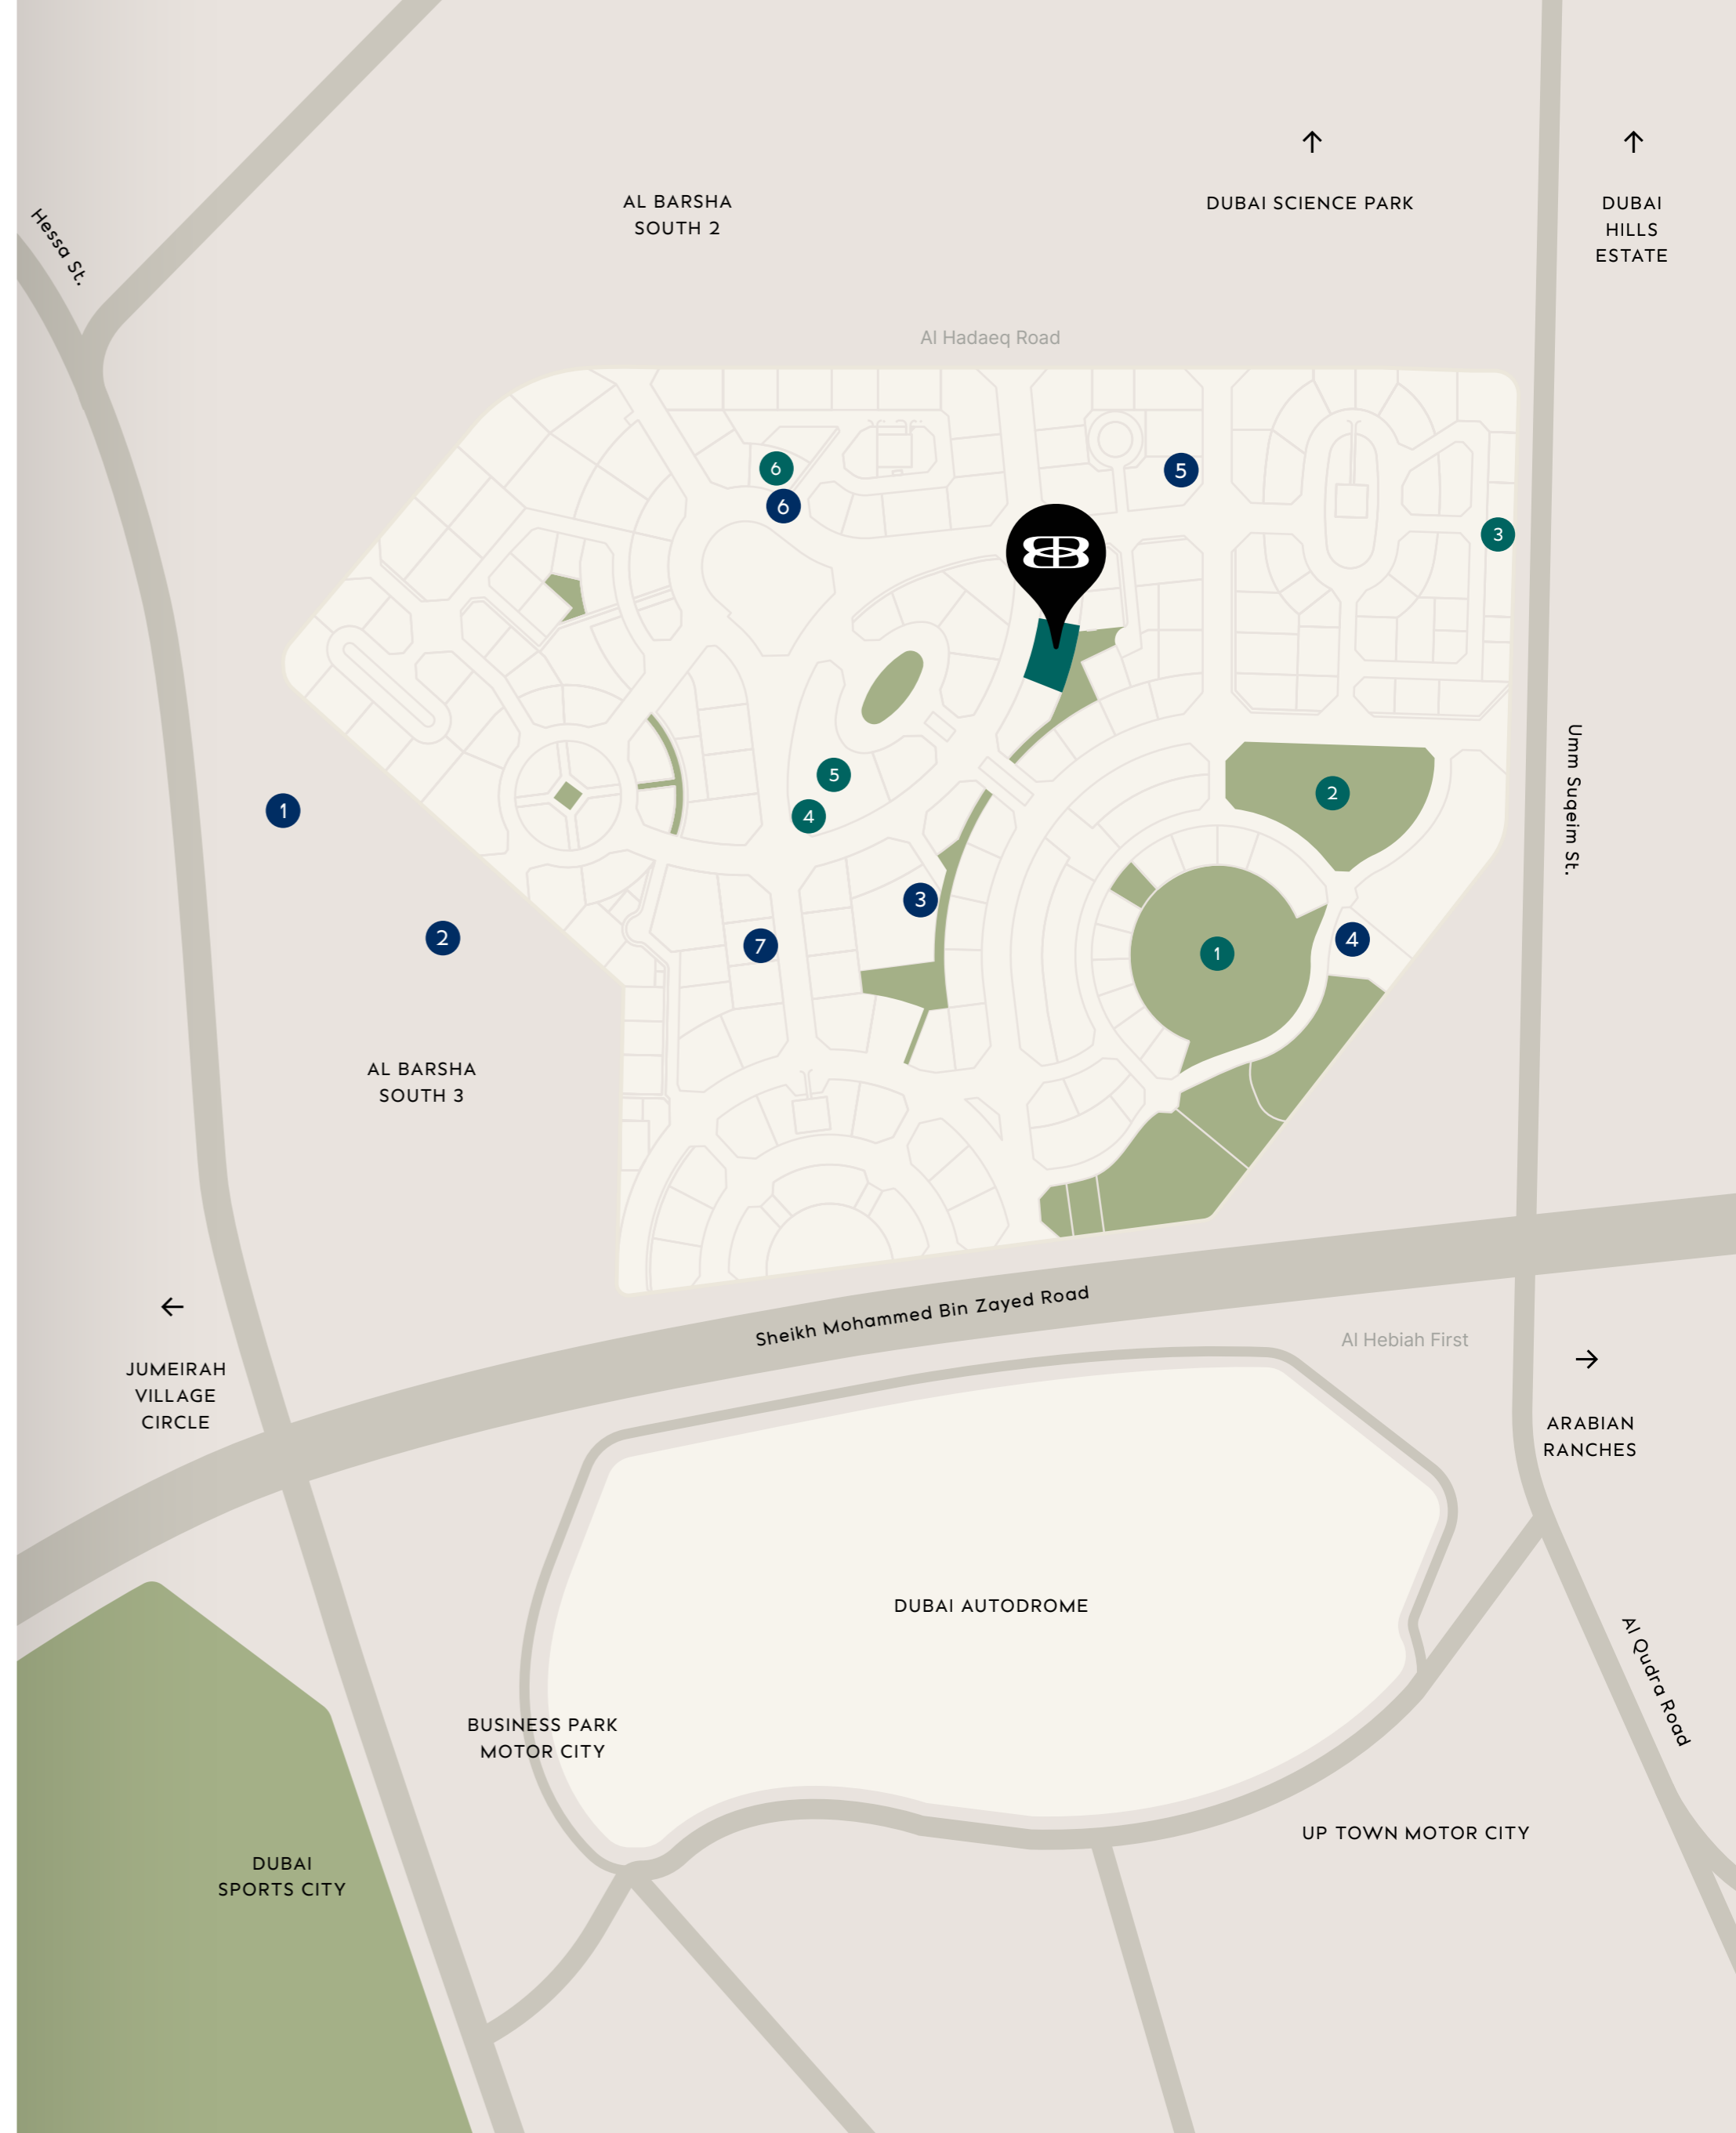

HEALTHCARE

- 11. Emirates Hospital Day Surgery
- 12. Karama Medical Centre
- 13. Saudi German Hospital
- 14. Mediclinic Meaisem
- 15. NMC Royal Hospital

HOSPITALITY

- 16. FIVE JVC
- 17. Park Inn by Radisson Dubai
- 18. Movenpick Hotel JVT
- 19. Address Montgomerie
- 20. Ghaya Grand Hotel
- 21. The S Hotel

PARKS

- 28. Dubai Miracle Garden
- 29. Dubai Butterfly Garden
- 30. Eastlands Park Motorcricy
- 31. Al Barsha Pond Parks

GOLF COURSES

- 35. Arabian Ranches Golf Club
- 36. Trump International Golf Course
- 37. Taylor's Golf House
- 38. Jumeirah Golf Estate Clubhouse

AIRPORTS

- 39. Dubai International Airport
- 40. Al Maktoum International Airport

THE ART OF LOCATION

SEAMLESS CONNECTIONS.

UNRIVALLED CONNECTIVITY TO ICONIC DESTINATIONS.

Arjan's coveted location places you at the heart of Dubai's vibrant tapestry. Connected by Umm Suqeim Road to the east and Sheikh Mohammed bin Zayed Road to the north, you enjoy easy access to the best of Dubai. Hessa Street provides additional convenient connectivity. Dubai International Airport is only 35 minutes away and Jumeirah Beach is 20 minutes away.

- 1 Dubai Butterfly Garden
- 2 Dubai Miracle Garden
- 3 Mediclinic Parkview Hospital
- 4 Grandiose Hypermarket
- 5 Al Sayyah Residences
- 6 Viva Supermarket Arjan

CURATED EXPERIENCES

ARMADA OF AWESOMENESS